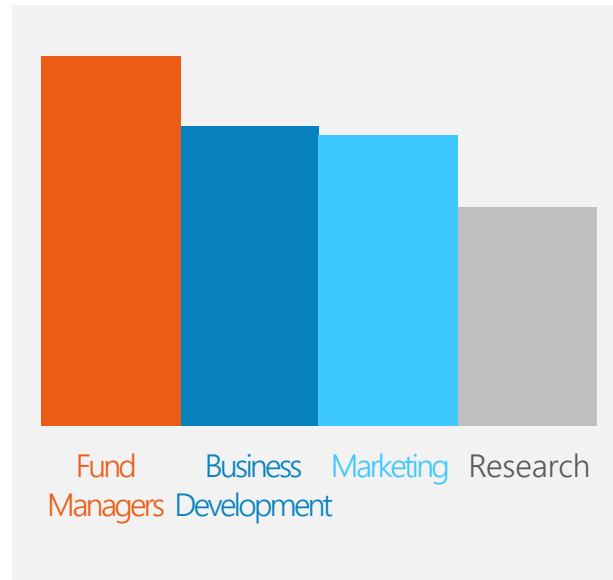

# Asset Management Analytics

## Top time-saving features per month per user

## Top users

## Main documents created with Upslide

“

Upslide certainly saved us a lot of time! The consultants used to waste hours trying to find the latest versions of certain slides. Now we can **focus on the analysis** itself and nurture our customer relationship.