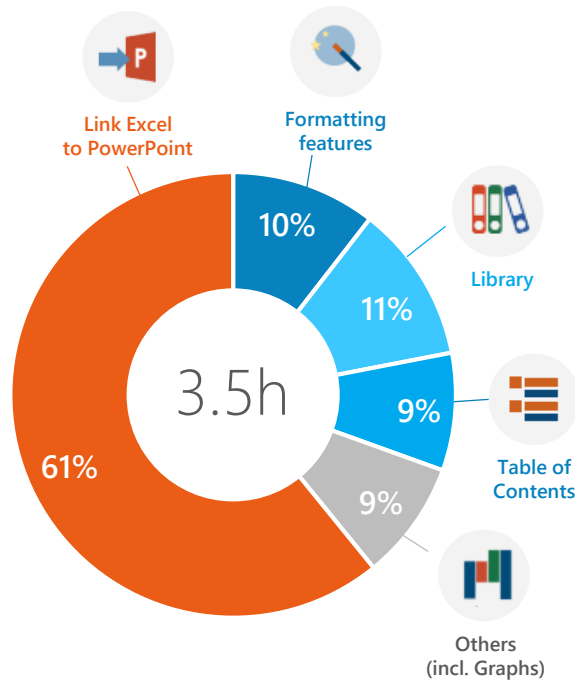

## Top time-saving features per month per user